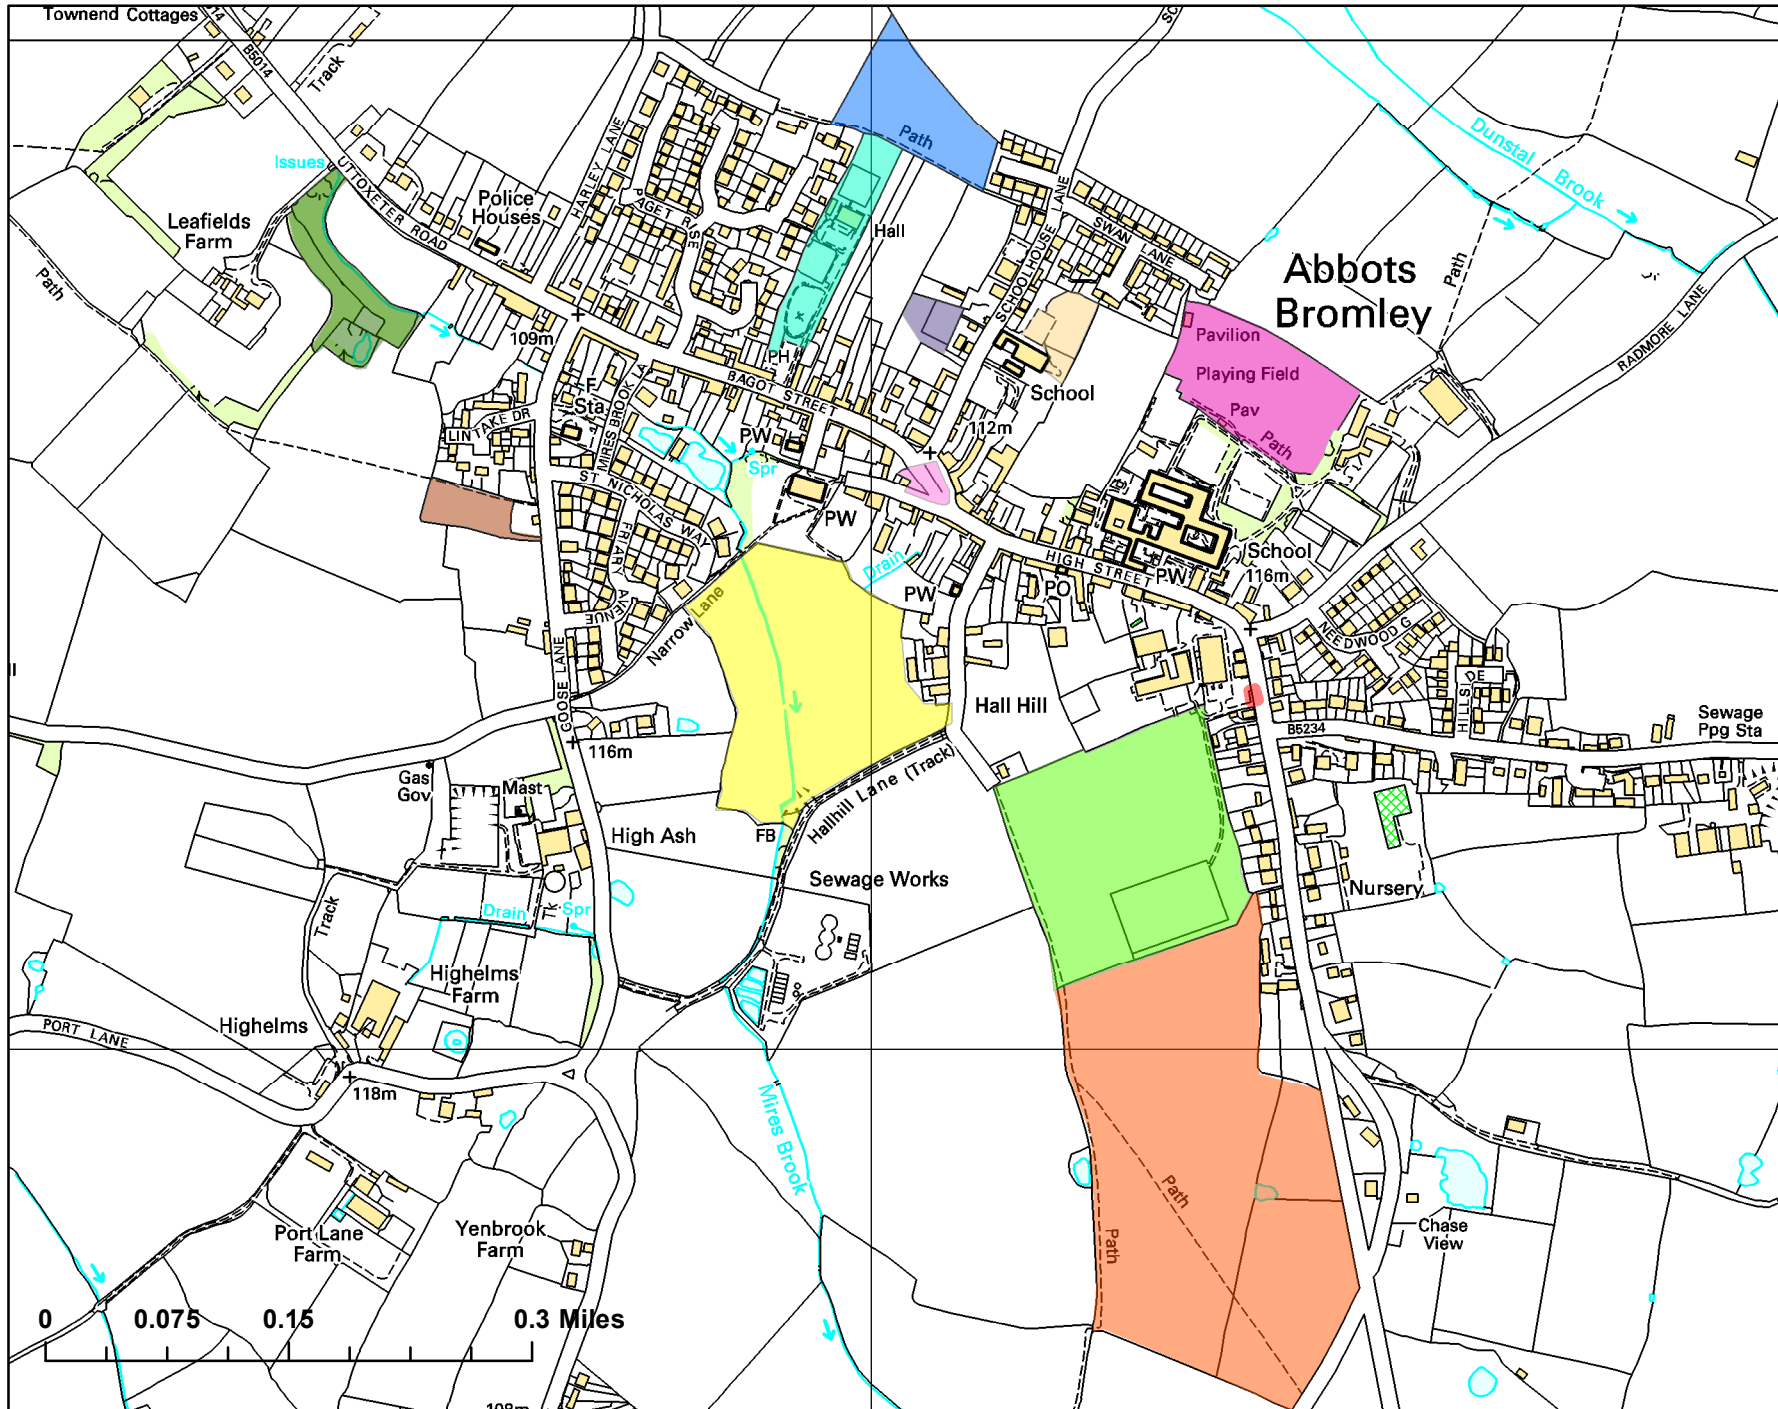

Abbots Bromley Local Green Spaces

Legend

Local Green Spaces

Area_Name

-  ABSA Sports Field
-  Church Meadow
-  Gallimore's Field
-  School Playing Field
-  The Anglesey
-  The Lowers
-  The Nuttery
-  The Pinfold
-  The Shooting Butts
-  Uttoxeter Rd Woodland
-  Village Green
-  Village Hall